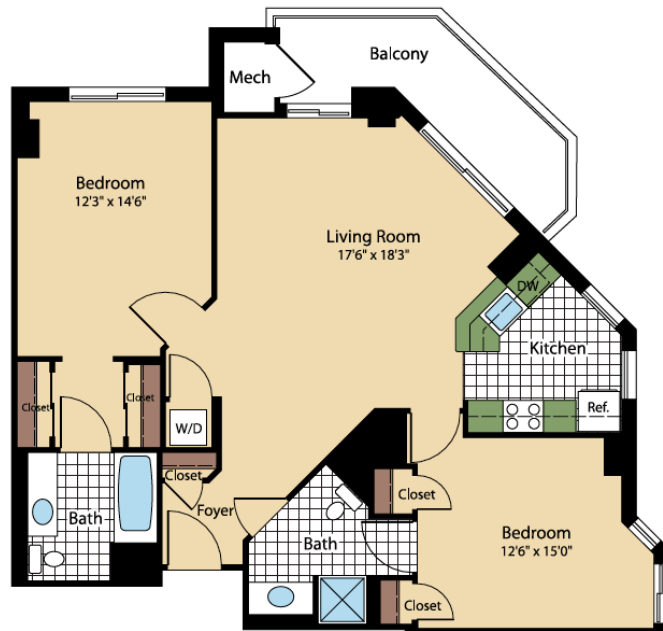

Book now at www.sojourns.net or call **866-765-6876**

Residential Property Brief

Meridian Pentagon City / Arlington, Virginia
Sample floorplans offered by Sojourn

1 BR - Brighton

2 BR - Lyndhurst

Book now at www.sojourns.net or call **866-765-6876**