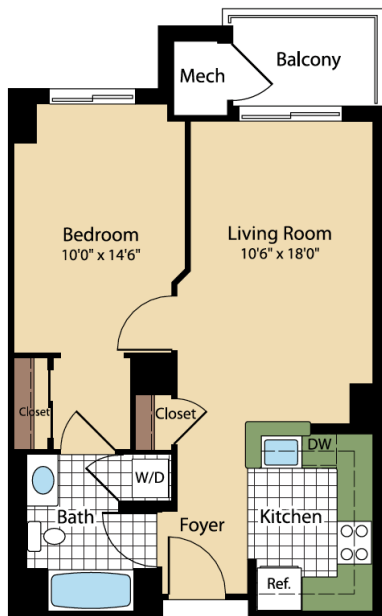

Book now at www.sojourns.net or call **866-765-6876**

Residential Property Brief

Meridian Pentagon City / Arlington, Virginia
Sample floorplans offered by Sojourn

1 BR - Brighton

2 BR - Lyndhurst

Book now at www.sojourns.net or call **866-765-6876**